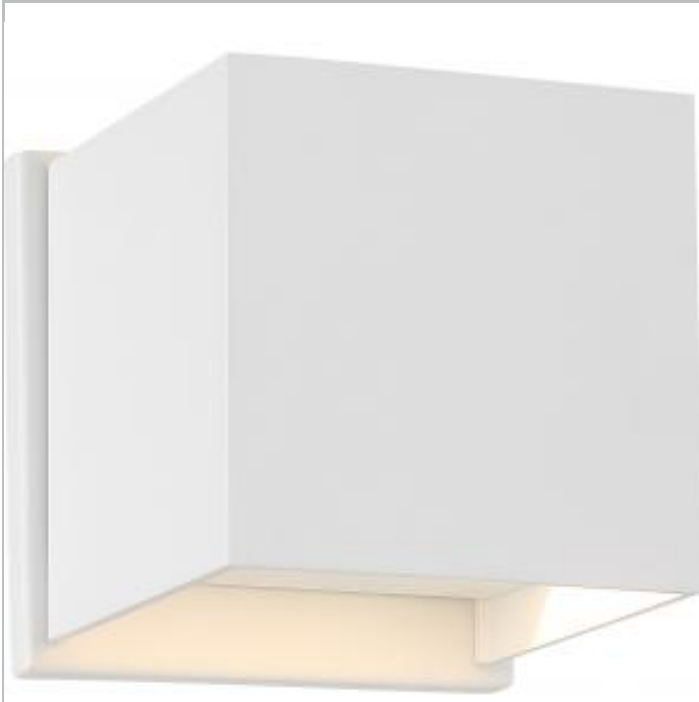

Project Name

Location

Prepared By

NUVO 62-1467

LIGHTGATE LED SQUARE SCONCE

Notes

[www] 09-14-2020 01:39:47

General

Status	Active
Collection	Lightgate
Finish	White
Wattage	5
CCT (Kelvin)	3000
Color Temperature	Warm White
Width (in.)	4.75
Height (in.)	4.75
Extension (in.)	4.75

Specifications

Technology	LED
CRI	90
Lumen Output	240
Rated Hours	30000
Voltage	120V
Dimmable	Yes - Dimmable
Fabric Description	White
Up/Down Installation	Up/Down
Fixture Material	Aluminum / Steel
Fixture Type	Sconce

Dimensions

Back Plate or Canopy Length (in.)	4.75
Back Plate or Canopy Width (in.)	4.75
Back Plate or Canopy Height (in.)	1.25
Top to Outlet	2.50

Compliance

Safety Listing	cETLus
Location Rating	Damp
UL Application	Outdoor
Energy Star	No
CEC Status	California T24 Compliant
CA Prop 65	Lead
RoHS Compliant	Yes