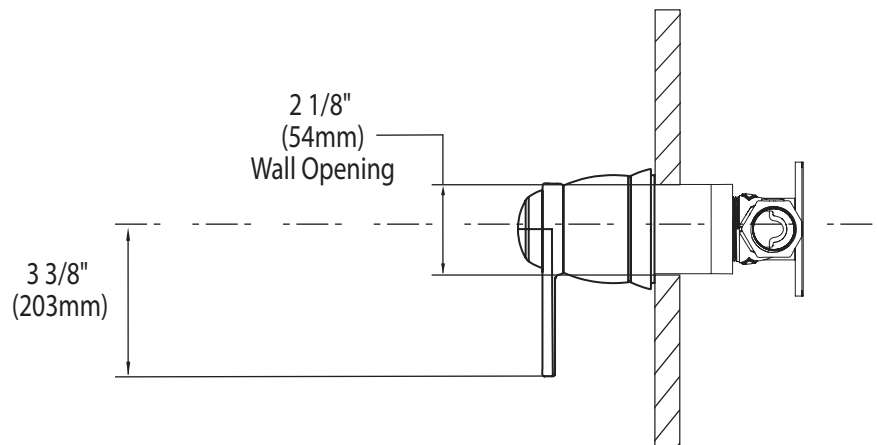

## DESCRIPTION

- Metal construction with finish identified by suffix
- For use with S3600 3/4" volume control valve (sold separately)

## **CRITICAL DIMENSIONS**

(DO NOT SCALE)