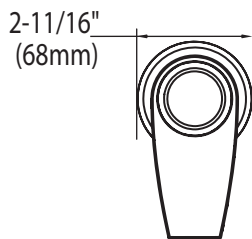

## DESCRIPTION

- Metal construction with finish identified by suffix
- For use with S3600 3/4" volume control valve (sold separately)

## **CRITICAL DIMENSIONS**

(DO NOT SCALE)