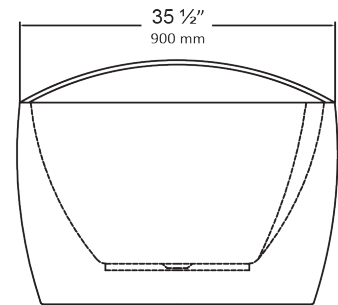

SPECIFICATIONS

MODEL #	DESCRIPTION	CODES/STANDARDS
5732	Whitley™ Collection Freestanding Bath	

COLOR	White
SIZE	69" x 36" x 28"
MATERIAL	Acrylic
WATER CAPACITY	45 Gallons

IMMERSION DEPTH	14.5 in.
BATH WEIGHT	100 lbs.
SHIPPING WEIGHT	140 lbs.
WARRANTY	Ten Year

5732
AVA™

MANSFIELD®

Whitley™ Collection Freestanding Bath

SPECIFICATIONS

MODEL #	DESCRIPTION	CODES/STANDARDS
5732	Whitley™ Collection Freestanding Bath	UPC c

TECHNICAL INFORMATION

Note: these dimensions are nominal and subject to change without notice.

AREA AVAILABLE
FOR DECK MOUNTED FAUCET
(faucet not included).

Water Capacity: 45 Gals.
Bath Weight: 100 Lbs.
Shipping Weight: 140 Lbs.