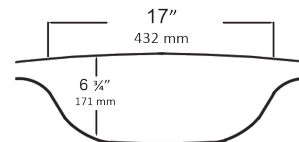

SPECIFICATIONS

MODEL #	DESCRIPTION	CODES/STANDARDS
5732	Whitley™ Collection Freestanding Bath	

COLOR	White
SIZE	69" x 36" x 28"
MATERIAL	Acrylic
WATER CAPACITY	45 Gallons

IMMERSION DEPTH	14.5 in.
BATH WEIGHT	100 lbs.
SHIPPING WEIGHT	140 lbs.
WARRANTY	Ten Year

5732
AVA™

MANSFIELD®

Whitley™ Collection Freestanding Bath

SPECIFICATIONS

MODEL #	DESCRIPTION	CODES/STANDARDS
5732	Whitley™ Collection Freestanding Bath	UPC c

TECHNICAL INFORMATION

Note: these dimensions are nominal and subject to change without notice.

AREA AVAILABLE
FOR DECK MOUNTED FAUCET
(faucet not included).

Water Capacity: 45 Gals.
Bath Weight: 100 Lbs.
Shipping Weight: 140 Lbs.