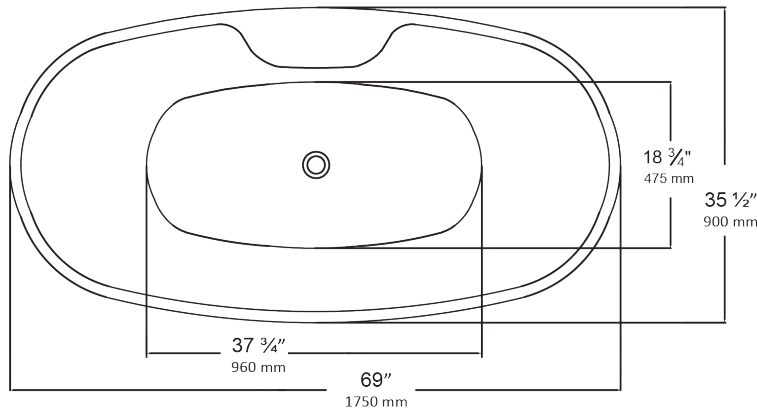

SPECIFICATIONS

MODEL #	DESCRIPTION	CODES/STANDARDS
5732	Whitley™ Collection Freestanding Bath	

COLOR	White
SIZE	69" x 36" x 28"
MATERIAL	Acrylic
WATER CAPACITY	45 Gallons

IMMERSION DEPTH	14.5 in.
BATH WEIGHT	100 lbs.
SHIPPING WEIGHT	140 lbs.
WARRANTY	Ten Year

5732
AVA™

MANSFIELD®

Whitley™ Collection Freestanding Bath

SPECIFICATIONS

MODEL #	DESCRIPTION	CODES/STANDARDS
5732	Whitley™ Collection Freestanding Bath	UPC c

TECHNICAL INFORMATION

Note: these dimensions are nominal and subject to change without notice.

AREA AVAILABLE
FOR DECK MOUNTED FAUCET
(faucet not included).

Water Capacity: 45 Gals.
Bath Weight: 100 Lbs.
Shipping Weight: 140 Lbs.