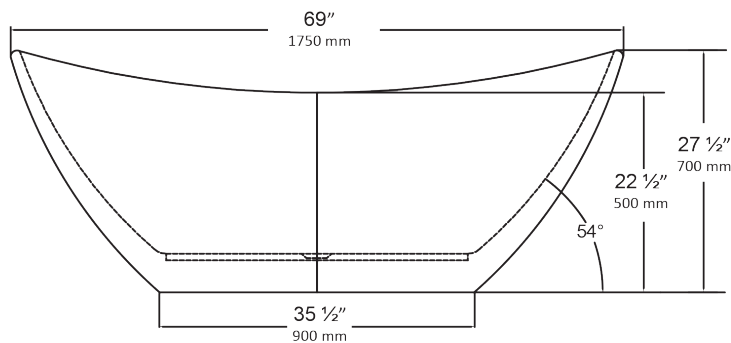

SPECIFICATIONS

MODEL #	DESCRIPTION	CODES/STANDARDS
5732	Whitley™ Collection Freestanding Bath	

COLOR	White
SIZE	69" x 36" x 28"
MATERIAL	Acrylic
WATER CAPACITY	45 Gallons

IMMERSION DEPTH	14.5 in.
BATH WEIGHT	100 lbs.
SHIPPING WEIGHT	140 lbs.
WARRANTY	Ten Year

5732
AVA™

MANSFIELD®

Whitley™ Collection Freestanding Bath

SPECIFICATIONS

MODEL #	DESCRIPTION	CODES/STANDARDS
5732	Whitley™ Collection Freestanding Bath	UPC c

TECHNICAL INFORMATION

Note: these dimensions are nominal and subject to change without notice.

AREA AVAILABLE
FOR DECK MOUNTED FAUCET
(faucet not included).

Water Capacity: 45 Gals.
Bath Weight: 100 Lbs.
Shipping Weight: 140 Lbs.