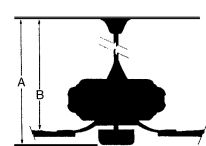

MEASUREMENTS

Blade Finish:	Reversible		
	Blades:		
	No		
Blade Material:	Slope:		
PLYWOOD W/PAPER OVERLAY	Yes		
Blade Sweep:	No. of Blades:	Blade Pitch:	Hanging Weight:
52"	5	12 DEGREES	19.14
Downrod 1:	Downrod 1	Downrod 2:	Downrod 2
6	Outside Dia:	Outside Dia:	
	0.75		
Ceiling to Lowest Point: (Dim A)	Ceiling to Blade (Dim B)	Lead Wire:	Motor Size:
17.5	12.0	80	172X14MM