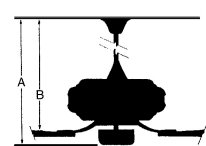

MEASUREMENTS

Blade Finish:	Reversible Blades:		
	No		
Blade Material:	Slope:		
Plywood Construction	Yes		
Blade Sweep:	No. of Blades:	Blade Pitch:	Hanging Weight:
52"	5	14 degrees	20.17
Downrod 1:	Downrod 1	Downrod 2:	Downrod 2
6	Outside Dia:		Outside Dia:
	0.75		
Ceiling to Lowest Point: (Dim A)	Ceiling to Blade (Dim B)	Lead Wire:	Motor Size:
13.0	11.25	80	188x15mm