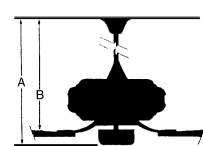

MEASUREMENTS

Blade Finish:	Reversible Blades: No		
Blade Material: Plywood Construction	Slope: Yes		
Blade Sweep: 52"	No. of Blades: 5	Blade Pitch: 14 degrees	Hanging Weight: 20.17
Downrod 1: 6	Downrod 1 Outside Dia: 0.75	Downrod 2:	Downrod 2 Outside Dia:
Ceiling to Lowest Point: (Dim A) 13.0	Ceiling to Blade (Dim B) 11.25	Lead Wire: 80	Motor Size: 188x15mm