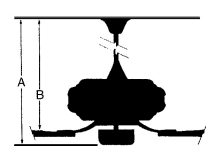

## MEASUREMENTS

Blade Finish:	Reversible Blades: <b>No</b>		
Blade Material: <b>Plywood Construction</b>	Slope: <b>Yes</b>		
Blade Sweep: <b>44"</b>	No. of Blades: <b>5</b>	Blade Pitch: <b>14 degrees</b>	Hanging Weight: <b>18.74</b>
Downrod 1: <b>6</b>	Downrod 1 Outside Dia: <b>0.75</b>	Downrod 2:	Downrod 2 Outside Dia:
Ceiling to Lowest Point: (Dim A) <b>12.25</b>	Ceiling to Blade (Dim B) <b>10.75</b>	Lead Wire: <b>80</b>	Motor Size: <b>188x15mm</b>