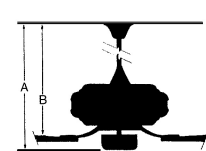

## MEASUREMENTS

Blade Finish:	Reversible Blades:				
	<b>No</b>				
Blade Material:	Slope:				
<b>PLYWOOD W/ 3D PAPER OVERLAY</b>	<b>Yes</b>				
Blade Sweep:	No. of Blades:	Blade Pitch:	Hanging Weight:		
<b>60"</b>	<b>5</b>	<b>13</b>	<b>17.2</b>		
Downrod 1:	Downrod 1	Downrod 2:	Downrod 2		
<b>6</b>	Outside Dia:		Outside Dia:		
	<b>.75</b>				
Ceiling to Lowest Point: (Dim A)	Ceiling to Blade (Dim B)	Lead Wire:	Motor Size:		
<b>16.0</b>	<b>13.0</b>	<b>80</b>	<b>DC125NS</b>		
<b>RPM:</b>	Low	Low/Med.	Medium	Med/High	High
<b>Amps:</b>	50				121
<b>Watts:</b>	0.1				0.41
<b>CFM:</b>	4.79				31.2
<b>CFM/Watts:</b>	2525.0				6068.0
	527.14				194.49