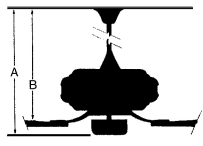

MEASUREMENTS

Blade Finish:	Reversible				
	Blades:				
	No				
Blade Material:	Slope:				
ABS	Yes				
Blade Sweep:	No. of Blades:	Blade Pitch:	Hanging Weight:		
56"	4	26 DEGREES	14.07		
Downrod 1:	Downrod 1	Downrod 2:	Downrod 2		
6	Outside Dia:	Outside Dia:			
	.75				
Ceiling to Lowest Point: (Dim A)	Ceiling to Blade (Dim B)	Lead Wire:	Motor Size:		
14.5	12.0	80 INCH	DC		
			123x30mm		
RPM:	Low	Low/Med.	Medium	Med/High	High
Amps:	52				169
Watts:	0.09				0.48
CFM:	3.65				30.33
CFM/Watts:	2677.0				7397.0
	733.42				243.88