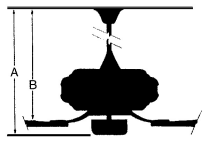

MEASUREMENTS

Blade Finish:	Reversible		
	Blades:		
	No		
Blade Material:	Slope:		
ABS	Yes		
Blade Sweep:	No. of Blades:	Blade Pitch:	Hanging Weight:
52"	3	14 degrees	25.57
Downrod 1:	Downrod 1	Downrod 2:	Downrod 2
6	Outside Dia:	Outside Dia:	
	.75		
Ceiling to Lowest Point: (Dim A)	Ceiling to Blade (Dim B)	Lead Wire:	Motor Size:
20.5	17.0	80"	188X20MM