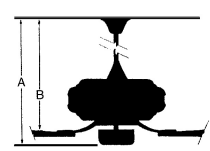

## MEASUREMENTS

Blade Finish:	Reversible				
	Blades:				
	<b>No</b>				
Blade Material:	Slope:				
<b>MDF BLADES</b>	<b>Yes</b>				
Blade Sweep:	No. of Blades:	Blade Pitch:	Hanging Weight:		
<b>52"</b>	<b>5</b>	<b>12</b>	<b>16.47</b>		
Downrod 1:	Downrod 1	Downrod 2:	Downrod 2		
<b>4"</b>	Outside Dia:	Outside Dia:			
	<b>.75"</b>				
Ceiling to Lowest Point: (Dim A)	Ceiling to Blade (Dim B)	Lead Wire:	Motor Size:		
<b>18.0</b>	<b>10.5</b>	<b>80"</b>	<b>153 X 13MM</b>		
<b>RPM:</b>	Low	Low/Med.	Medium	Med/High	High
<b>Amps:</b>	62				157
<b>Watts:</b>	0.21				0.52
<b>CFM:</b>	9.41				61.46
<b>CFM/Watts:</b>	1569.0				4276.0
	166.74				69.57

## GLASS

Description:	Material:	
	<b>GLASS</b>	
Part No.:	Quantity:	
	<b>1</b>	
Width:	Height:	Length:
<b>11.0</b>	<b>3.5</b>	<b>11.0</b>