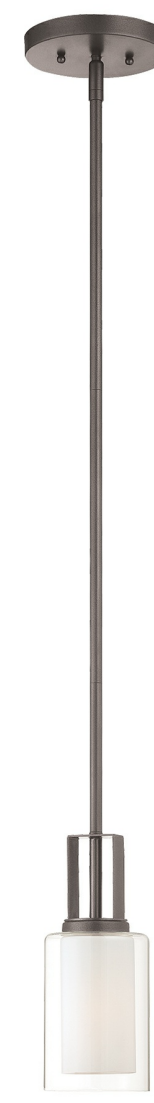

MINKA LAVERY®

Item # 4101-172	UPC Code: 747396091204
Product Family Name: Parsons Studio	Finish: Smoked Iron
Category: MINI-PENDANTS	Category Type: Pendant
Certification 3057374	
Patents:	
Notes:	

Image File Name: 4101-172.jpg

MEASUREMENTS

Width: 4.25	Length: 4.25	Height: 10	Extension: 10
Height Adjustable: Yes	Min Overall Height: 18.5	Max Overall Height: 54.5	Slope: Yes
Wire Length: 72"	Chain Length:	Safety Cable Included: No	Net Weight: 3.2
Canopy Width: 5.88	Canopy Height: 0.75	Canopy Length: 5.88	Center to Bottom:
Backplate Width:	Backplate Height:	Center to Top:	

LAMPING

No. of Bulbs: 1	Light Type: A-19,MED			
Max Bulb Wattage: 100	Socket: E26,MED			
Dimmable: Yes	Ballast:	Rated Life Hours:	Photocell Included: No	Bulb/LED Included:
Bulb/LED Included:	Color Temp.:	CRI:	Initial Lumens:	Delivered Lumens:

SHADE / GLASS

Description: Clear and Etched White	Material: GLASS
Part No.: G6101 (INNER)	Quantity: 1
Width: 3.13	Height: 5.13
	Length: 3.13

SHIPPING

Carton Width: 6.5	Carton Height: 7.0	Carton Length: 15.0
Carton Weight: 3.85	Carton Cubic Feet: 0.395	Small Package Shippable: Yes
Master Pack Width: 15.0	Master Pack Height: 15.5	Master Pack Length: 20.5
Master Pack Weight: 26.42	Master Cubic Feet: 2.758	Multi-Pack: 6