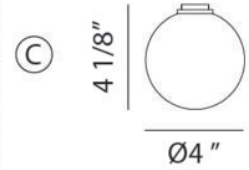

Accessories

C63105MB

SPECIFICATION SHEET

Finish	Matte Black
Cord Color	Silver Fabric
Dimension	Ø13 7/8" x 168 5/8"H Max.
Lamping	5 x 10W G9 120V
Canopy Color	Matte Black
Canopy Size	Ø13 7/8" x 1"H
Wire Length	144" Max.
Location	Dry
Warranty	1 year fixture warranty