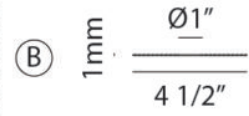

Accessories

C63105MB

SPECIFICATION SHEET

Finish	Matte Black
Cord Color	Silver Fabric
Dimension	Ø13 7/8" x 168 5/8"H Max.
Lamping	5 x 10W G9 120V
Canopy Color	Matte Black
Canopy Size	Ø13 7/8" x 1"H
Wire Length	144" Max.
Location	Dry
Warranty	1 year fixture warranty