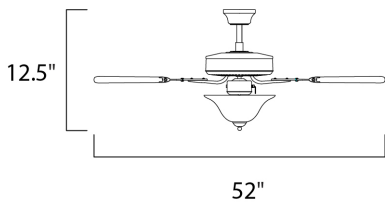

PRODUCT DESCRIPTION

The Basic-Max ceiling fan features the ability to be installed three different ways: close mount, standard stem, and optional stems up to 72" long.

MEASUREMENTS

DIMENSION : 52" W x 12.5" H