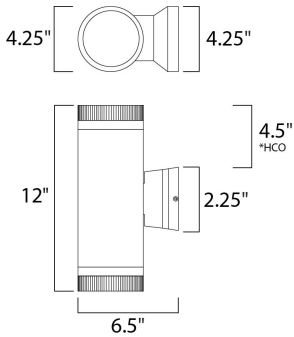

PRODUCT DESCRIPTION

Indirect exterior lighting not only provides illumination where you want but it also highlights the building structure for a beautiful architectural effect. Our collection of up and down lighting fixtures are available in both Architectural Bronze and Brushed Aluminum.

MEASUREMENTS

DIMENSION : 4.25" W x 12" H x 6.5" Ext
BACK PLATE : 4.5" W x 2.25" H x 4.5" HCO
HANGING WEIGHT : 4.4 lb

LAMPING

INPUT VOLTAGE : 120V
LUMENS : 1,400 Rated (335 Del.)
BULB : 2 x 10W LED PCB Integrated , 20W Total
BULB INCLUDED : (Integrated)
DIMMABLE : Triac CL
CRI : 80+ CRI
COLOR_TEMP : 3000K
LIGHTING_DIRECTION : Up/Dn

FINISHES OPTION

- Architectural Bronze
- Brushed Aluminum

MATERIAL

Aluminum

RATINGS

cETLus
Wet Location
For Outdoor

ADDITIONAL

INSTALL UP/DOWN: All
OPERATING TEMPERATURE:
-20°C (-4°F), 40°C (104°F)

PHOTOMETRIC: Report Found Online

Always consult a qualified electrician before installing any lighting product.