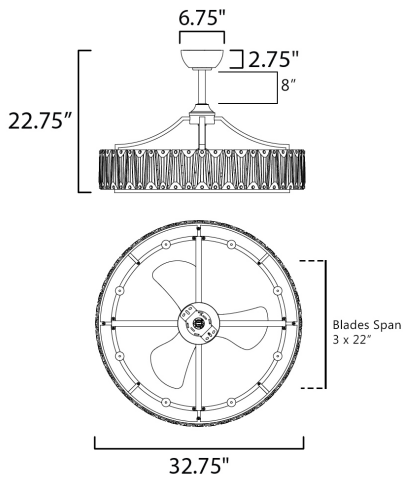

ENERGY INFORMATION AT HIGH SPEED

- AIRFLOW : 2440 CFM
- ELECTRICITY USE : 20W
- AIRFLOW EFFICIENCY : 122 CFM / W

FINISHES OPTION

- Black
- Golden Silver

MATERIAL

Glass+Steel+ABS

RATINGS

cETLus
Damp Location

INCLUDES

- Wall Mountable Remote Control
- 1 x 8" Downrod

DOWNROD OPTIONS

- 18" (FRD0118BK, GS)
- 24" (FRD0124BK, GS)
- 30" (FRD0130BK, GS)
- 36" (FRD0136BK, GS)

ADDITIONAL

OPERATING TEMPERATURE:
-20°C (-4°F), 40°C (104°F)