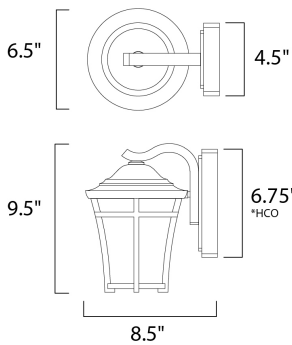

PRODUCT DESCRIPTION

MEASUREMENTS

DIMENSION : 6.5" W x 9.5" H x 8.5" Ext
BACK PLATE : 4.5" W x 6.75" H x 2.5" HCO
HANGING WEIGHT : 2.93 lb

LAMPING

INPUT VOLTAGE : 120V
LUMENS : 800 Rated
BULB : 1 x 9W LED E26 Medium , 9W Total
BULB INCLUDED : (Included)
DIMMABLE :
CRI : 90+ CRI
COLOR_TEMP : 3000K

FINISHES OPTION

Copper Oxide

GLASS

Lace LA

MATERIAL

Die Cast Aluminum

RATINGS

cETLus
Wet Location
For Outdoor

ADDITIONAL

RATED LIFE 25000 Hours
OPERATING TEMPERATURE:
-20°C (-4°F), 40°C (104°F)

Always consult a qualified electrician before installing any lighting product.