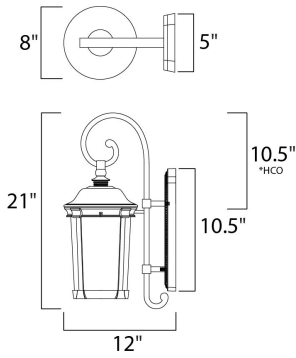

PRODUCT DESCRIPTION

MEASUREMENTS

DIMENSION : 8" W x 21" H x 12" Ext
BACK PLATE : 5" W x 10.5" H x 10.5" HCO
HANGING WEIGHT : 4.82 lb

LAMPING

INPUT VOLTAGE : 120V
LUMENS : 560 Rated
BULB : 1 x 8W LED PCB Integrated , 8W Total
BULB INCLUDED : (Integrated)
DIMMABLE : Triac CL
CRI : 80+ CRI
COLOR_TEMP : 3000K

FINISHES OPTION

Bronze

GLASS

Seedy CD

MATERIAL

Aluminum

RATINGS

cETLus
Wet Location
DARKSKY

ADDITIONAL

OPERATING TEMPERATURE:
-20°C (-4°F), 40°C (104°F)

Always consult a qualified electrician before installing any lighting product.