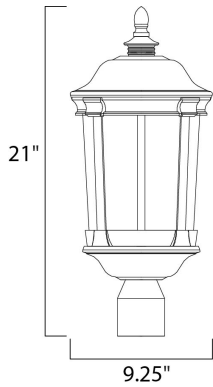

**PRODUCT DESCRIPTION**

**MEASUREMENTS**

DIMENSION : 9.25" L x 9.25" W x 21" H  
 HANGING WEIGHT : 4.47 lb

**LAMPING**

INPUT VOLTAGE : 120V  
 LUMENS : 840 Rated  
 BULB : 1 x 12W LED PCB Integrated , 12W Total  
 BULB INCLUDED : (Integrated)  
 DIMMABLE : Triac CL  
 CRI : 80+ CRI  
 COLOR\_TEMP : 3000K