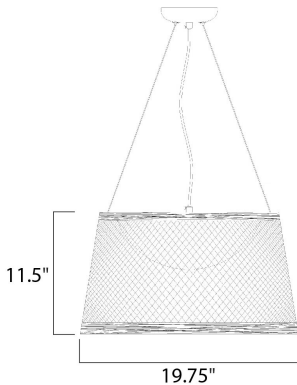

PRODUCT DESCRIPTION

This casual collection of lighting features hand formed shades of fiber twine coated with a polyurethane material for strength and durability. The resilience of the construction makes it suitable for damp locations and the ideal lighting for covered patios and outdoor living spaces. With the integrated LED, this collection is a perfect combination of style and security lighting.

MEASUREMENTS

DIMENSION : 20.25" W x 11" H
 MAX OAH : 141" OAH
 HANGING WEIGHT : 5.93 lb

LAMPING

INPUT VOLTAGE : 120V
 LUMENS : 840 Rated
 BULB : 1 x 12W LED PCB Integrated , 12W Total
 BULB INCLUDED : (Integrated)
 DIMMABLE : Triac CL
 CRI : 80+ CRI
 COLOR_TEMP : 3000K