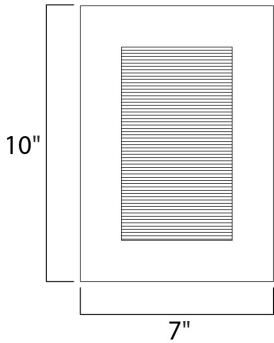

**PRODUCT DESCRIPTION**

This great architectural outdoor design provides illumination from two places. A slash of light washes down the grated diffuser and out away from the wall while additional light is directed out the bottom straight down that washes the wall and illuminates the walkway below. Available In three sizes and finished in Architectural Bronze.

**MEASUREMENTS**

DIMENSION : 7." W x 10." H x 2." Ext  
 BACK PLATE : 7." W x 10." H x 5." HCO  
 HANGING WEIGHT : 1.97 lb

**LAMPING**

INPUT VOLTAGE : 120V  
 LUMENS : 960 Rated (390 Del.)  
 BULB : 4 x 16W (INTEGRATED), 16W Total  
 DIMMABLE : Dimmable  
 CRI : 80+ CRI  
 COLOR\_TEMP : 3000K  
 LIGHTING\_DIRECTION : Down