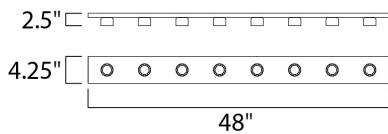

MEASUREMENTS

DIMENSION : 48" W x 4.25" H x 2.5" Ext
 BACK PLATE : 4" W x 47" H x 2.14" HCO
 HANGING WEIGHT : 3.08 lb

LAMPING

INPUT VOLTAGE : 120V
 LUMENS : 5,376 Rated
 BULB : 8 x 60W Incandescent E26 Medium , 480W Total
 BULB INCLUDED : (Not Included)
 DIMMABLE : Yes