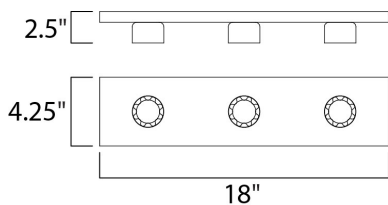

**MEASUREMENTS**

DIMENSION : 18" W x 4.25" H x 2.5" Ext  
 BACK PLATE : 4" W x 15.75" H x 2.14" HCO  
 HANGING WEIGHT : 0.42 lb

**LAMPING**

INPUT VOLTAGE : 120V  
 LUMENS : 2,016 Rated  
 BULB : 3 x 60W Incandescent E26 Medium , 180W Total  
 BULB INCLUDED : (Not Included)  
 DIMMABLE : Yes