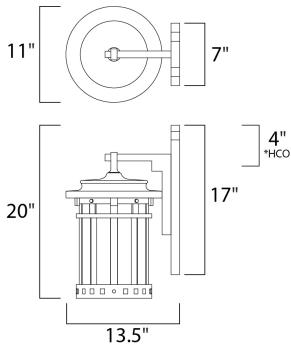

PRODUCT DESCRIPTION

Maxim Lighting's Santa Barbara VX Collection is made with Vivex, a material twice the strength of resin, is non-corrosive, UV resistant and backed with a 5-Year Limited Warranty. Santa Barbara VX features our Sienna finish and Seedy glass.

MEASUREMENTS

DIMENSION : 11" W x 20" H x 13.5" Ext
BACK PLATE : 7" W x 17" H x 4" HCO
HANGING WEIGHT : 11.66 lb

LAMPING

INPUT VOLTAGE : 120V
LUMENS : 2,016 Rated
BULB : 3 x 40W Incandescent E12 Candelabra , 120W Total
BULB INCLUDED : (Not Included)
DIMMABLE : Yes

FINISHES OPTION

Sienna

GLASS

Seedy CD

MATERIAL

Vivex Resin Composite + Glass

RATINGS

cETLus
Wet Location

ADDITIONAL

RATED LIFE 1500 Hours
OPERATING TEMPERATURE:
-20°C (-4°F), 40°C (104°F)

Always consult a qualified electrician before installing any lighting product.