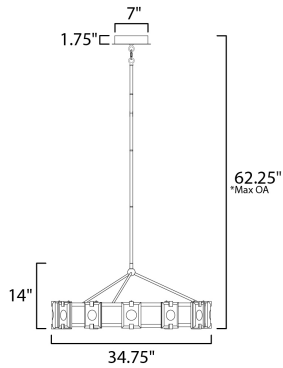

**MEASUREMENTS**

DIMENSION : 34.75" L x 34.75" W x 14" H  
 MAX OAH : 62.25" OAH  
 CANOPY : 7" W x 1.75" H x 7" L  
 HANGING WEIGHT : 29.38731 lb

**LAMPING**

INPUT VOLTAGE : 110-277V  
 LUMENS : 4,060 Rated (2,830 Del.)  
 BULB : 12 x 6W LED PCB Integrated , 72W Total  
 BULB INCLUDED : (Integrated)  
 DIMMABLE : Triac CL  
 CRI : 90 CRI  
 COLOR\_TEMP : 3000K