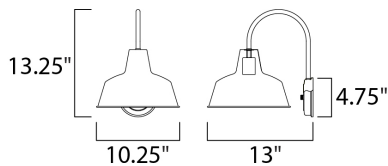

MEASUREMENTS

DIMENSION : 10.25" W x 13.25" H x 13" Ext
 BACK PLATE : 4.75" W x 4.75" H x 10.5" HCO
 HANGING WEIGHT : 2.86 lb

LAMPING

INPUT VOLTAGE : 120V
 BULB : 1 x 60W Incandescent E26 Medium , 60W Total
 BULB INCLUDED : (Not Included)
 DIMMABLE : Yes
 LIGHTING_DIRECTION : Down