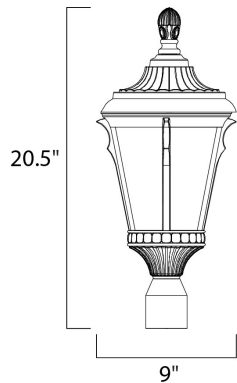

PRODUCT DESCRIPTION

Odessa Cast is a traditional, early American style, energy saving collection from Maxim Lighting International in Espresso finish with Latte glass.

MEASUREMENTS

DIMENSION : 9" L x 9" W x 20.5" H
 HANGING WEIGHT : 4.84 lb