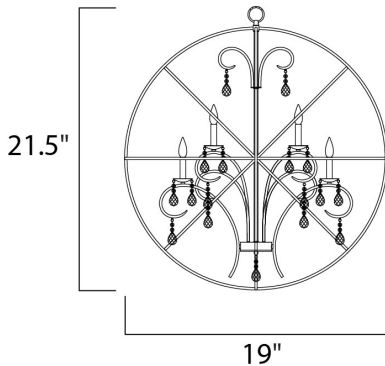

**PRODUCT DESCRIPTION**

A spherical frame of metal surround a simple line chandelier draped in crystal for a transitional style that fits any interior design. Orbit is available in 2 sizes and 2 finishes, Oil Rubbed Bronze with Cognac crystal and a combo finish of Anthracite and Polished Nickel with Clear crystal.

**MEASUREMENTS**

DIMENSION : 19" L x 19" W x 21.5" H  
 MAX OAH : 57.5" OAH  
 HANGING WEIGHT : 8.11 lb

**LAMPING**

INPUT VOLTAGE : 120V  
 LUMENS : 0 Rated  
 BULB : 4 x 60W Incandescent E12 Candelabra , 240W Total  
 BULB INCLUDED : (Not Included)  
 DIMMABLE : Yes

**FINISHES OPTION**

-  Anthracite / Polished Nickel
-  Oil Rubbed Bronze

**MATERIAL**

Steel + Crystal

**RATINGS**

cULus  
 Dry Location

**ADDITIONAL**

ADJUSTABLE  
 OPERATING TEMPERATURE:  
 -20°C (-4°F), 40°C (104°F)