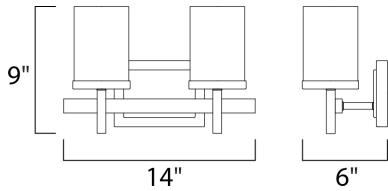

PRODUCT DESCRIPTION

Square glass shades ride upon a rectangular bar to create geometry at its best. Available in Polished Chrome with Satin White glass and Satin Nickel and white Linen glass.

MEASUREMENTS

DIMENSION : 14" W x 9" H x 6" Ext
BACK PLATE : 6.5" W x 4.75" H x 6.25" HCO
HANGING WEIGHT : 4.37 lb

LAMPING

INPUT VOLTAGE : 120V
BULB : 2 x 60W Incandescent E26 Medium , 120W Total
BULB INCLUDED : (Not Included)
DIMMABLE : Yes

FINISHES OPTION

- Polished Chrome
- Satin Nickel

MATERIAL

Steel + Glass

RATINGS

cETLus
Damp Location

ADDITIONAL

INSTALL UP/DOWN: Up/Dn
OPERATING TEMPERATURE:
-20°C (-4°F), 40°C (104°F)

Always consult a qualified electrician before installing any lighting product.