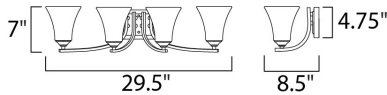

**MEASUREMENTS**

DIMENSION : 29.5" W x 7" H x 8.5" Ext  
 BACK PLATE : 6.5" W x 4.76" H x 2.75" HCO  
 HANGING WEIGHT : 9.65 lb

**LAMPING**

INPUT VOLTAGE : 120V  
 LUMENS : 4,600 Rated  
 BULB : 4 x 60W Incandescent E26 Medium , 240W Total  
 BULB INCLUDED : (Not Included)  
 DIMMABLE : Yes