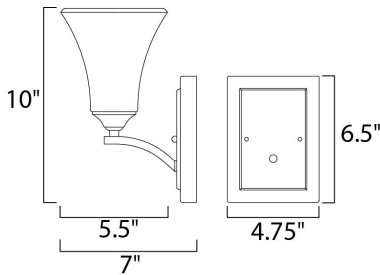

**MEASUREMENTS**

DIMENSION : 5.5" W x 10" H x 7" Ext  
 MAX OAH : 4.76" W x 6.5" H  
 HANGING WEIGHT : 2.43 lb

**LAMPING**

INPUT VOLTAGE : 120V  
 LUMENS : 1,150 Rated  
 BULB : 1 x 60W Incandescent E26 Medium , 60W Total  
 BULB INCLUDED : (Not Included)  
 DIMMABLE : Yes