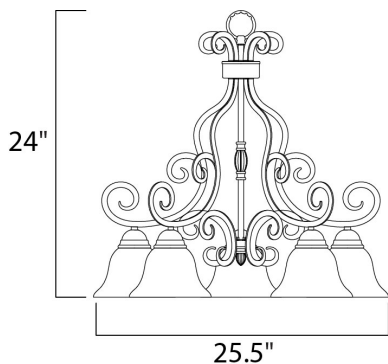

**PRODUCT DESCRIPTION**

This decorative classic in Oil Rubbed Bronze finish is both dramatic and subtle, with or without shades.

**MEASUREMENTS**

DIMENSION : 25.5" L x 25.5" W x 24" H  
 HANGING WEIGHT : 15.96 lb

**LAMPING**

INPUT VOLTAGE : 120V  
 LUMENS : 5,750 Rated  
 BULB : 5 x 60W Incandescent E26 Medium , 300W Total  
 BULB INCLUDED : (Not Included)  
 DIMMABLE : Yes

**FINISHES OPTION**

-  Oil Rubbed Bronze
-  Slate

**GLASS**

Frosted Ivory Fl

**MATERIAL**

Steel + Glass

**RATINGS**

cULus  
 Dry Location

**ADDITIONAL**

ADJUSTABLE  
 RATED LIFE 2500 Hours  
 OPERATING TEMPERATURE:  
 -20°C (-4°F), 40°C (104°F)