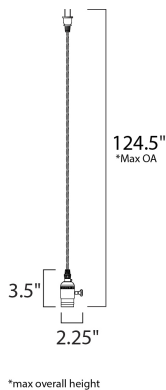

FINISHES OPTION

 Black / Antique Brass

MATERIAL

Aluminum

RATINGS

cETLus
Dry Location

ADDITIONAL

SLOPE: 120
OPERATING TEMPERATURE:
-20°C (-4°F), 40°C (104°F)

MEASUREMENTS

DIMENSION : 2.25" L x 2.25" W x 3.5" H
MAX OAH : 124.5" OAH
HANGING WEIGHT : 0.44 lb
WIRE LENGTH : 120"

LAMPING

INPUT VOLTAGE : 110-130V
BULB : 1 x 60W Incandescent E26 Medium , 60W Total
BULB INCLUDED : (Not Included)
DIMMABLE : Yes