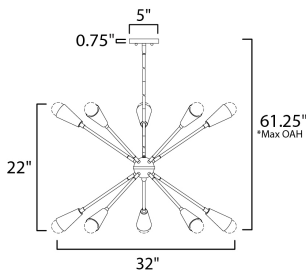

PRODUCT DESCRIPTION

A classic mid-century look, the Lovell collection features two sizes of sputnik chandeliers and streamlined sconces perfect for bath vanity applications. Available in a Black/Satin Brass finish combination. Light bulbs nest inside the metal cones to become an element of the design.

*max overall height

MEASUREMENTS

- DIMENSION : 32" W x 22" H
- MAX OAH : 61.25" OAH
- CANOPY : 5" W x 0.75" H
- HANGING WEIGHT : 9.33 lb

LAMPING

- INPUT VOLTAGE : 120V
- BULB : 1 x 60W Incandescent E26 Medium , 600W Total
- BULB INCLUDED : (Not Included)
- DIMMABLE : Y

FINISHES OPTION

- Black / Satin Brass

MATERIAL

Steel

RATINGS

ULDry Location

ADDITIONAL

SLOPE: 60
 OPERATING TEMPERATURE:
 -20°C (-4°F), 40°C (104°F)