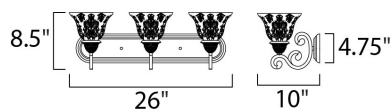

PRODUCT DESCRIPTION

In either Screen Amber or Soft Vanilla Glass, the sharp angles of the Oil Rubbed Bronze body modernizes and inspires.

MEASUREMENTS

DIMENSION : 26" W x 8.5" H x 10" Ext
 BACK PLATE : 24" W x 4.63" H
 HANGING WEIGHT : 8.25 lb