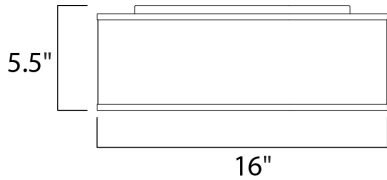

**MEASUREMENTS**

DIMENSION : 16" L x 16" W x 5.5" H  
 CANOPY : 13.75" W x 0.75" H x 13.75" L  
 HANGING WEIGHT : 5.07 lb

**LAMPING**

INPUT VOLTAGE : 120-277V  
 LUMENS : 1,260 Rated  
 BULB : 1 x 18W LED PCB Integrated , 18W Total  
 BULB INCLUDED : (Integrated)  
 DIMMABLE : Only at 120V with ELV  
 CRI : 90+ CRI  
 COLOR\_TEMP : 3000K