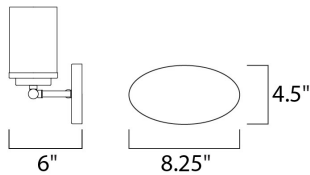

**MEASUREMENTS**

DIMENSION : 19.25" W x 9" H x 6" Ext  
 BACK PLATE : 8.25" W x 4.5" H  
 HANGING WEIGHT : 3.3 lb

**LAMPING**

INPUT VOLTAGE : 120V  
 LUMENS : 0 Rated  
 BULB : 3 x 60W Incandescent E26 Medium , 180W Total  
 BULB INCLUDED : (Not Included)  
 DIMMABLE : Yes