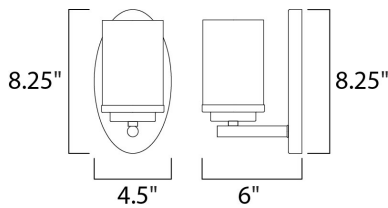

PRODUCT DESCRIPTION

Minimalistic frames finished in your choice of Oil Rubbed Bronze or Polished Chrome support cylinders of Frost glass shades. A clean contemporary look at a very affordable price.

MEASUREMENTS

DIMENSION : 4.5" W x 8.25" H x 6" Ext
BACK PLATE : 8.25" W x 4.5" H
HANGING WEIGHT : 1.21 lb

LAMPING

INPUT VOLTAGE : 120V
BULB : 1 x 60W Incandescent E26 Medium , 60W Total
BULB INCLUDED : (Not Included)
DIMMABLE : Yes

FINISHES OPTION

- Black
- Oil Rubbed Bronze
- Polished Chrome
- Satin Nickel

GLASS

Frosted FT

MATERIAL

Steel, Glass

RATINGS

cULus
Damp Location

ADDITIONAL

INSTALL UP/DOWN: Up/Down
OPERATING TEMPERATURE:
-20°C (-4°F), 40°C (104°F)

Always consult a qualified electrician before installing any lighting product.