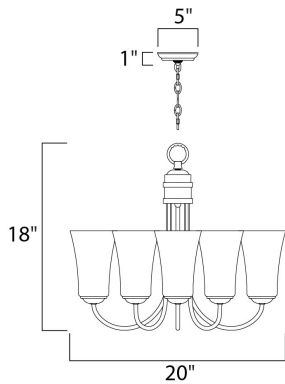

**MEASUREMENTS**

DIMENSION : 20" L x 20" W x 18" H  
 CANOPY : 4.93" W x 1" H x 4.93" L  
 HANGING WEIGHT : 9.98 lb

**LAMPING**

INPUT VOLTAGE : 120V  
 LUMENS : 0 Rated  
 BULB : 5 x 60W Incandescent E26 Medium , 300W Total  
 BULB INCLUDED : (Not Included)  
 DIMMABLE : Yes