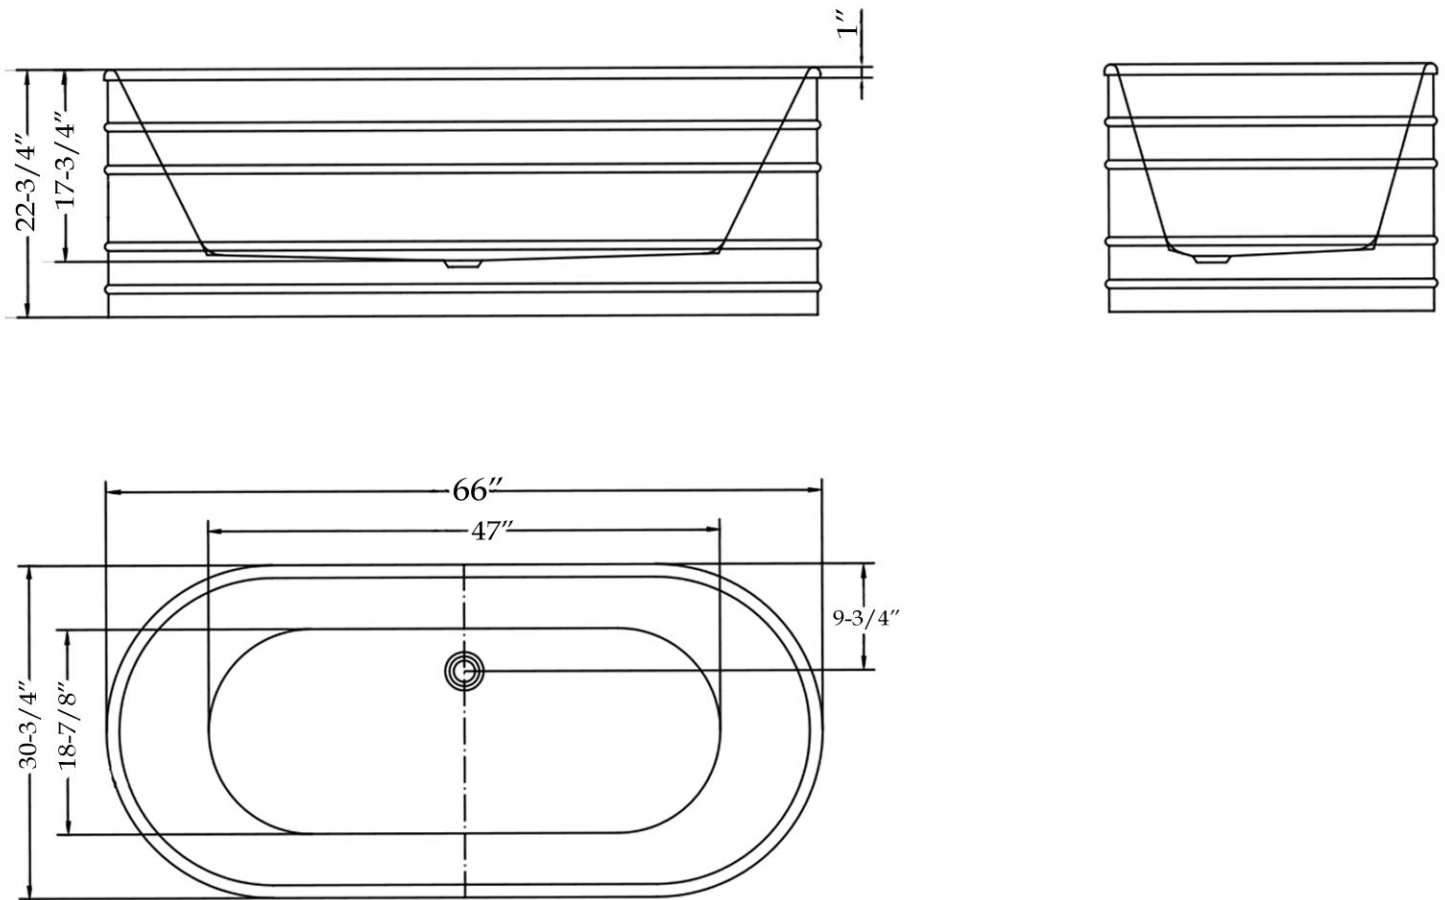

MAIDSTONE

www.MaidstoneSupply.com

Freestanding Tub

Part No: 220SA

Contact Maidstone for additional information and specifications. For complete warranty information and a list of dealers visit www.MaidstoneSupply.com. All products and specifications are subject to change without notice. Maidstone is not responsible for typographical and/or dimensional errors. Typographical errors are subject to correction.

Note: Rough-in dimensions may vary $\pm 1/2\text{'}$ and are subject to change. No responsibility is assumed by Maidstone.