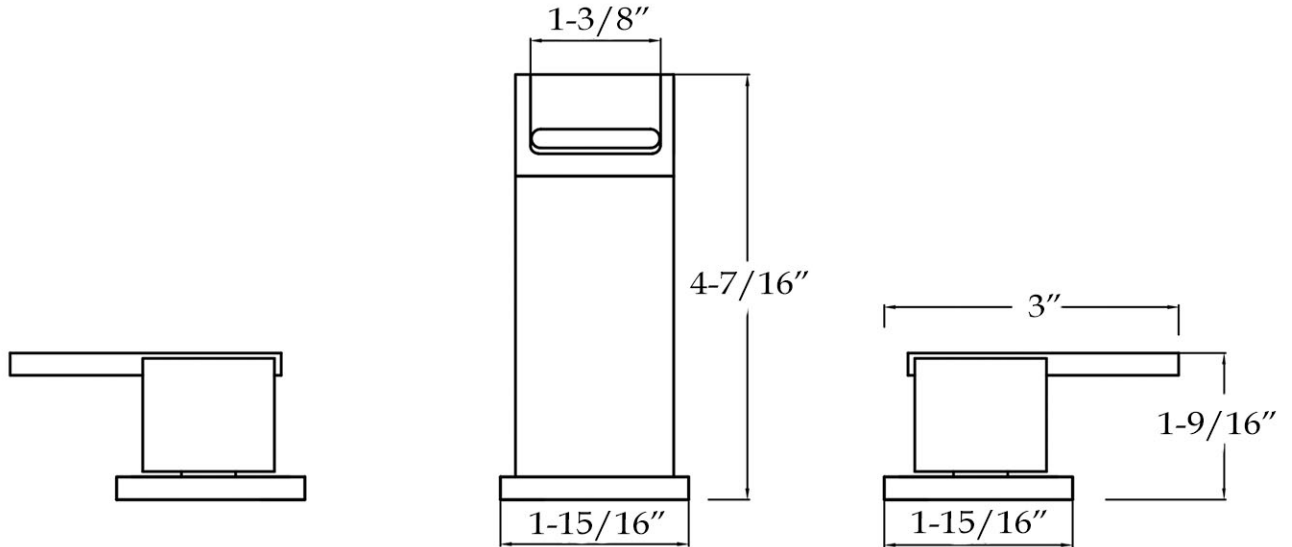

MAIDSTONE

www.MaidstoneSupply.com

Kitchen Sink Faucet

Part No: 124-WS8-ML

Front View

Side View

Contact Maidstone for additional information and specifications. For complete warranty information and a list of dealers visit www.MaidstoneSupply.com. All products and specifications are subject to change without notice. Maidstone is not responsible for typographical and/or dimensional errors. Typographical errors are subject to correction.

Note: Rough-in dimensions may vary $\pm 1/2\text{'}$ and are subject to change. No responsibility is assumed by Maidstone.