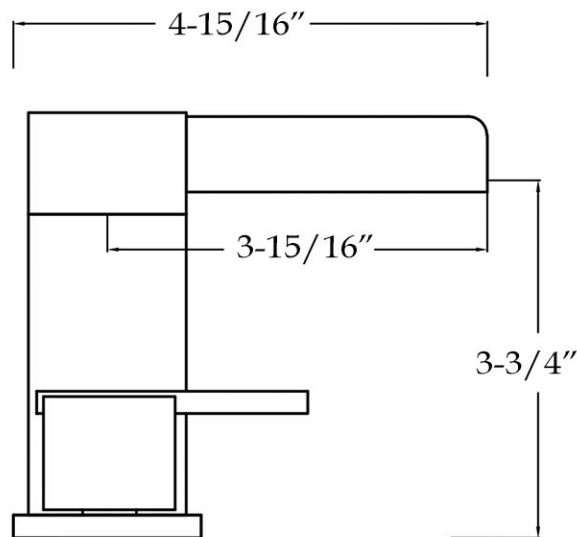

MAIDSTONE

www.MaidstoneSupply.com

Kitchen Sink Faucet

Part No: 124-WS8-ML

Front View

Side View

Contact Maidstone for additional information and specifications. For complete warranty information and a list of dealers visit www.MaidstoneSupply.com. All products and specifications are subject to change without notice. Maidstone is not responsible for typographical and/or dimensional errors. Typographical errors are subject to correction.

Note: Rough-in dimensions may vary $\pm 1/2\text{'}$ and are subject to change. No responsibility is assumed by Maidstone.