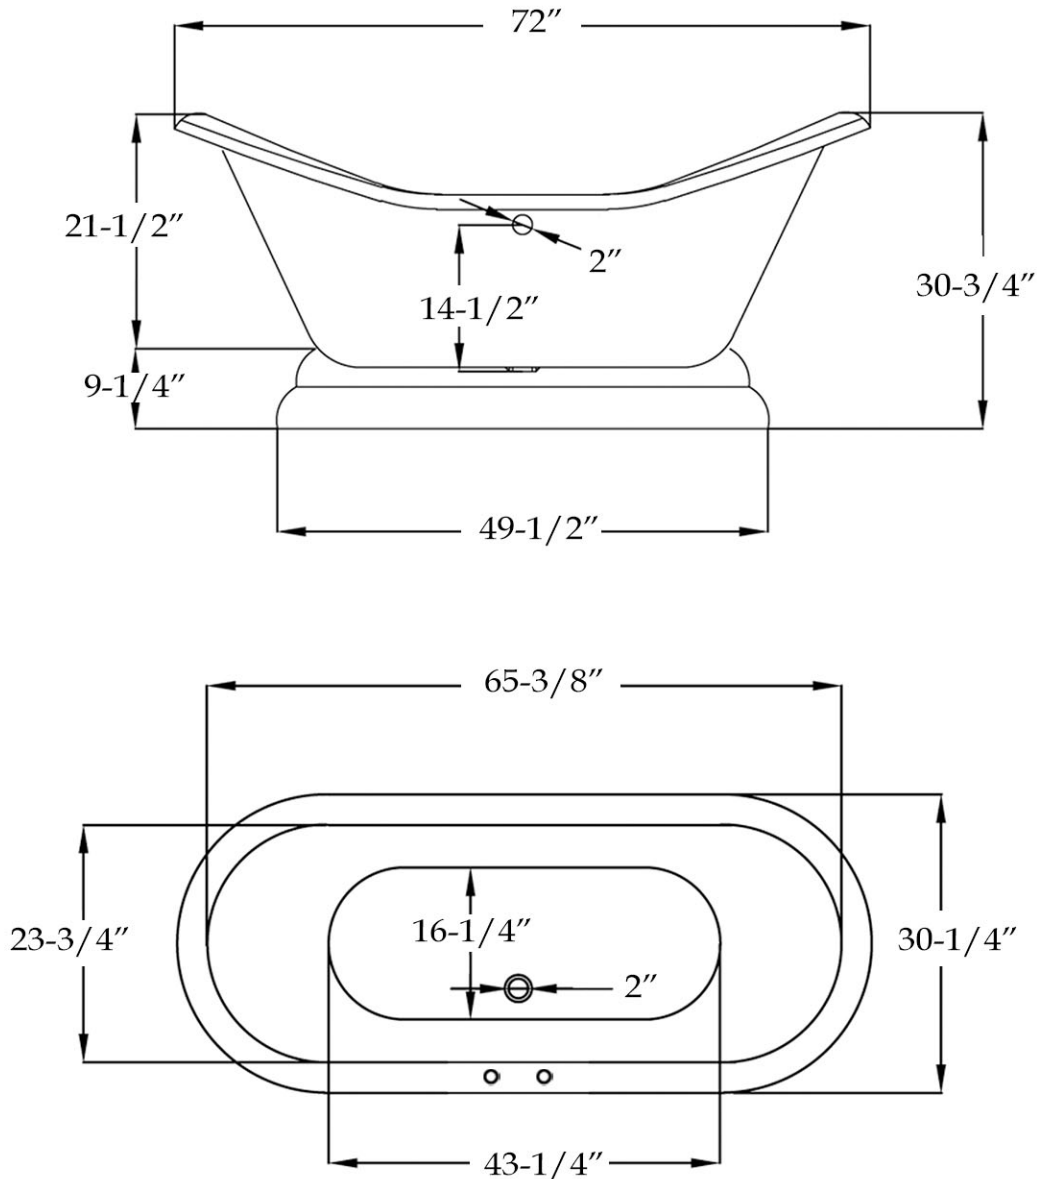

MAIDSTONE

[www.MaidstoneSupply.com](http://www.MaidstoneSupply.com)

Double Slipper Pedestal Tub

Part No: 1201DS72-7-10

Weight (empty): 445 lbs    Weight (filled): 9070 lbs    Capacity: 55 gal    Water depth: 15"

Note: Rough-in dimensions may vary +/- 1/2" and are subject to change. No responsibility is assumed by Maidstone.