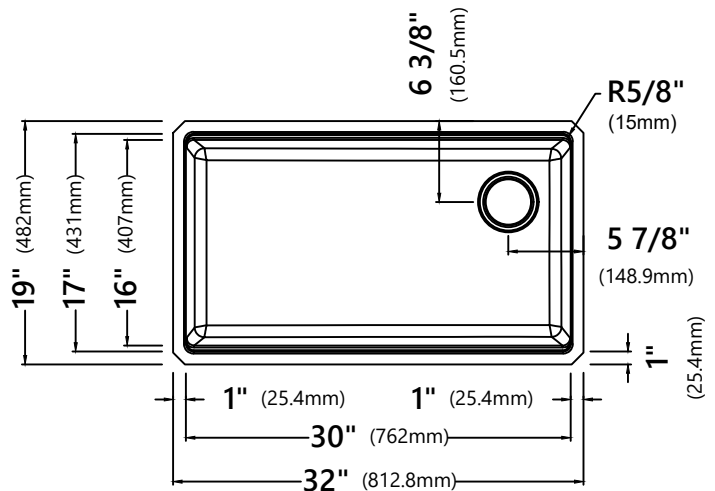

KGUW1-33

33 Inch Single Bowl Granite Undermount Kitchen Sink

Kräus®

SPECIFICATION SHEET

Sink Dimensions

Overall Dimensions: 32" x 19"

Bowl Dimensions: 30" x 16"

Sink Depth: 10"

Features

- Granite Composite
- Undermount Single Bowl Sink
- Required Minimum Cabinet Size: 36" Left to Right, 24" Front to Back
- Rear Off-Set Drain
- 3 1/2" Drain Opening

Accessories Included

- Cutting Board KCB-WS301SA
- Kitchen Sink Strainer ST-4
- Kitchen Rolling Mat KRM-11BL

Available Colors

- White

CODES/STANDARDS:

Product Certification
cUPC

NOTE: Although Kraus granite and quartz composite sinks are highly heat resistant, placing hot items right from the stove or oven directly into the sink may cause surface discoloration. Consider using a trivet or rolling mat for extremely hot items to avoid potential heat damage.

NOTE: It is not recommended to install this sink with a negative reveal. Doing so will prohibit the use of any workstation accessories as they will not fit.

Warranty

Kraus Limited Lifetime Warranty
see website for details www.kraususa.com