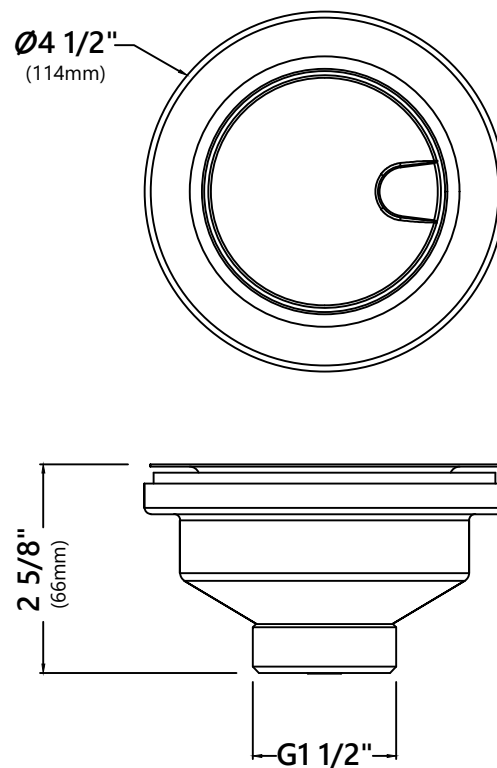

KGUW1-33

33 Inch Single Bowl Granite Undermount Kitchen Sink

Kräus[®]

SPECIFICATION SHEET

Sink Dimensions

Overall Dimensions: 32" x 19"

Bowl Dimensions: 30" x 16"

Sink Depth: 10"

ST-4

Stainless Steel Kitchen Sink Strainer

Strainer Dimensions

Overall Dimensions: $\phi 1\frac{1}{2}$ " x $2\frac{5}{8}$ "

Features

- Premium Stainless Steel construction
- Fits Standard $3\frac{1}{2}$ " or 4" Drain Opening
- Removable Strainer Prevents Debris from Clogging Drain Pipe
- Tailpiece Included
- Decorative Stainless Steel Cover Fits Over Drain

Warranty

Kraus 1 Year Limited Warranty

see website for details www.kraususa.com

KRM-11

Multipurpose Roll-Up Dish Drying Rack

Rolling Mat Dimensions

Overall Dimensions: 16 7/8" x 12" x 3/8"

Features

Cutting Board Dimensions

Overall Dimensions: 16 7/8" x 11" x 1/4"

Features

- Designed to Use Over the Sink and On the Counter
- BPA-free and FDA-approved
- Included with KGF1-30 and KGF1-33 kitchen sinks