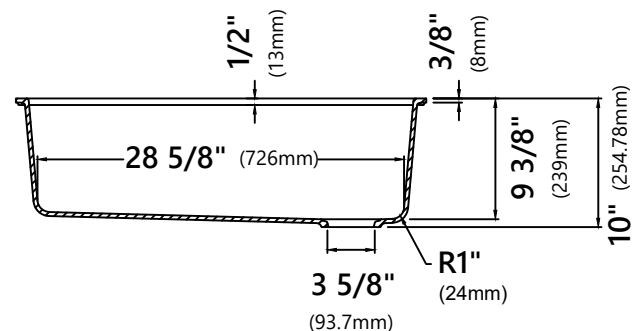

KGUW1-33

33 Inch Single Bowl Granite Undermount Kitchen Sink

Kräus®

SPECIFICATION SHEET

Sink Dimensions

Overall Dimensions: 32" x 19"

Bowl Dimensions: 30" x 16"

Sink Depth: 10"

Features

- Granite Composite
- Undermount Single Bowl Sink
- Required Minimum Cabinet Size: 36" Left to Right, 24" Front to Back
- Rear Off-Set Drain
- 3 1/2" Drain Opening

Accessories Included

- Cutting Board KCB-WS301SA
- Kitchen Sink Strainer ST-4
- Kitchen Rolling Mat KRM-11BL

Available Colors

- White

CODES/STANDARDS:

Product Certification
cUPC

NOTE: Although Kraus granite and quartz composite sinks are highly heat resistant, placing hot items right from the stove or oven directly into the sink may cause surface discoloration. Consider using a trivet or rolling mat for extremely hot items to avoid potential heat damage.

NOTE: It is not recommended to install this sink with a negative reveal. Doing so will prohibit the use of any workstation accessories as they will not fit.

Warranty

Kraus Limited Lifetime Warranty
see website for details www.kraususa.com