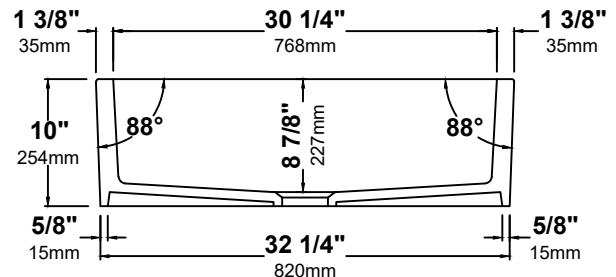

Warranty

Kraus Limited 5 Year Warranty

see website for details www.kraususa.com

Kraus USA Customer Service

1.800.775.0703 | customerservice@kraususa.com

REV. August 25, 2020