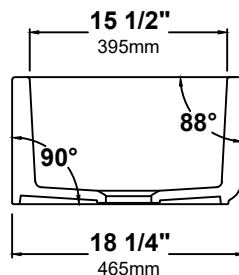

Warranty

Kraus Limited 5 Year Warranty

see website for details www.kraususa.com

Kraus USA Customer Service

1.800.775.0703 | customerservice@kraususa.com

REV. August 25, 2020