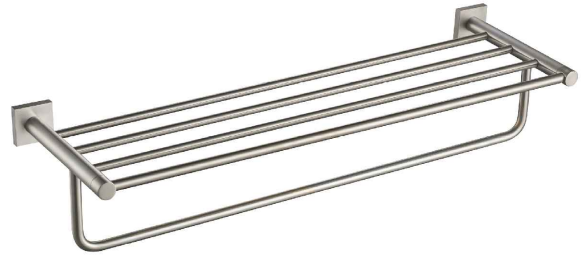

KEA-17742

Shelf with Towel Bar

Shelf with Towel Bar Dimensions

Overall Dimensions: 25 1/8" x 8" x 5 1/4"

Features

- Solid Brass Construction
- Sleek Design Coordinates w/ a Variety of Decor Styles
- Easy-to-Clean Finish is Corrosion & Rust-Resistant
- All Mounting Hardware Included for Easy Installation
- Holds up to 22 lbs (10 kg)

Available Finishes

- Chrome
- Brushed Nickel
- Matte Black
- Brushed Gold