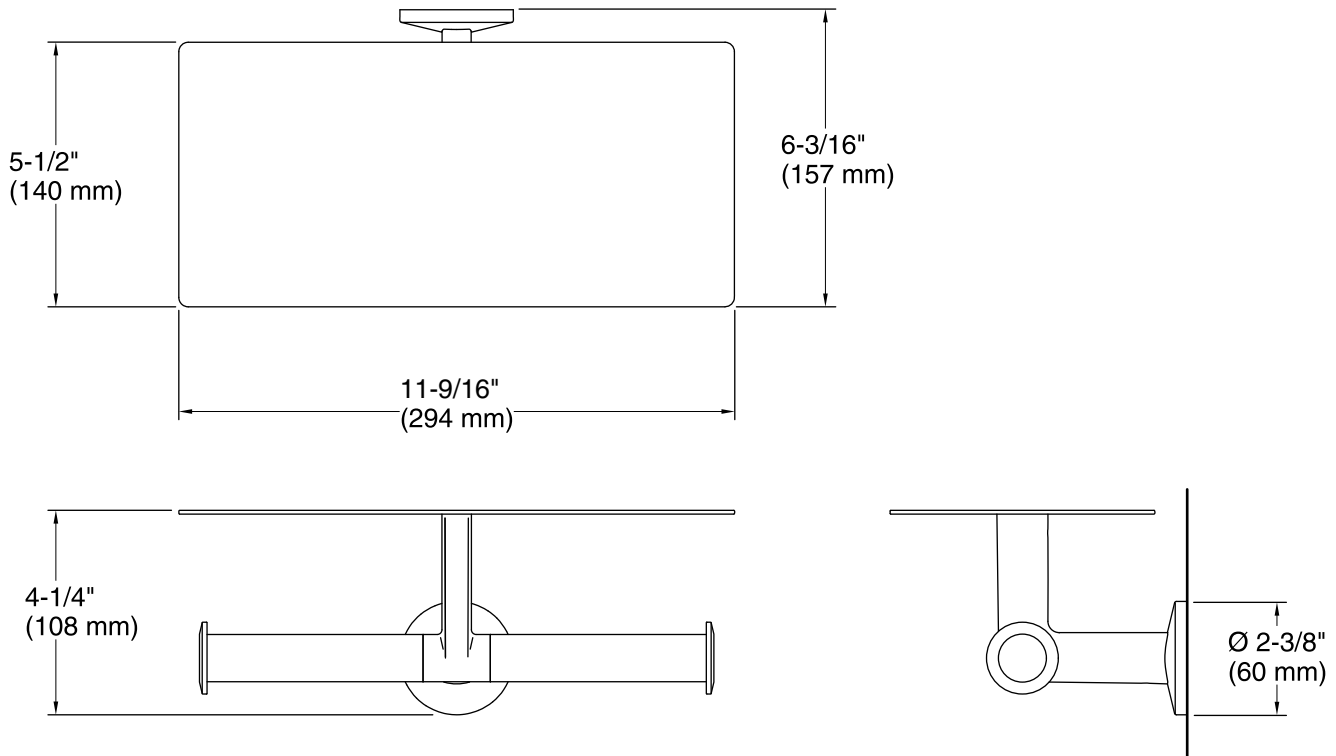

See website for detailed warranty information.

Available Color/Finishes

Color tiles intended for reference only.

Color	Code	Description
	CP	Polished Chrome
	BL	Matte Black

Technical Information

All product dimensions are nominal.