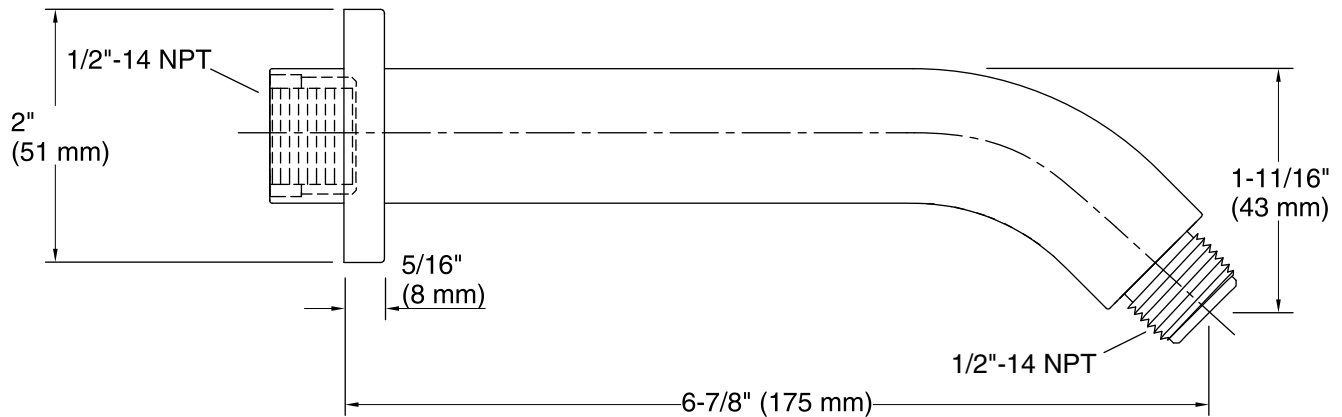

Features

- 1/2-inch NPT connection.
- For use with KOHLER showerheads (sold separately).
- Includes flange.

Material

- Premium metal construction.
- KOHLER finishes resist corrosion and tarnishing.

Installation

Color	Code	Description
	CP	Polished Chrome
	SN	Vibrant® Polished Nickel
	BN	Vibrant® Brushed Nickel
	TT	Titanium

Technical Information

All product dimensions are nominal.

Notes

Install this product according to the installation guide.