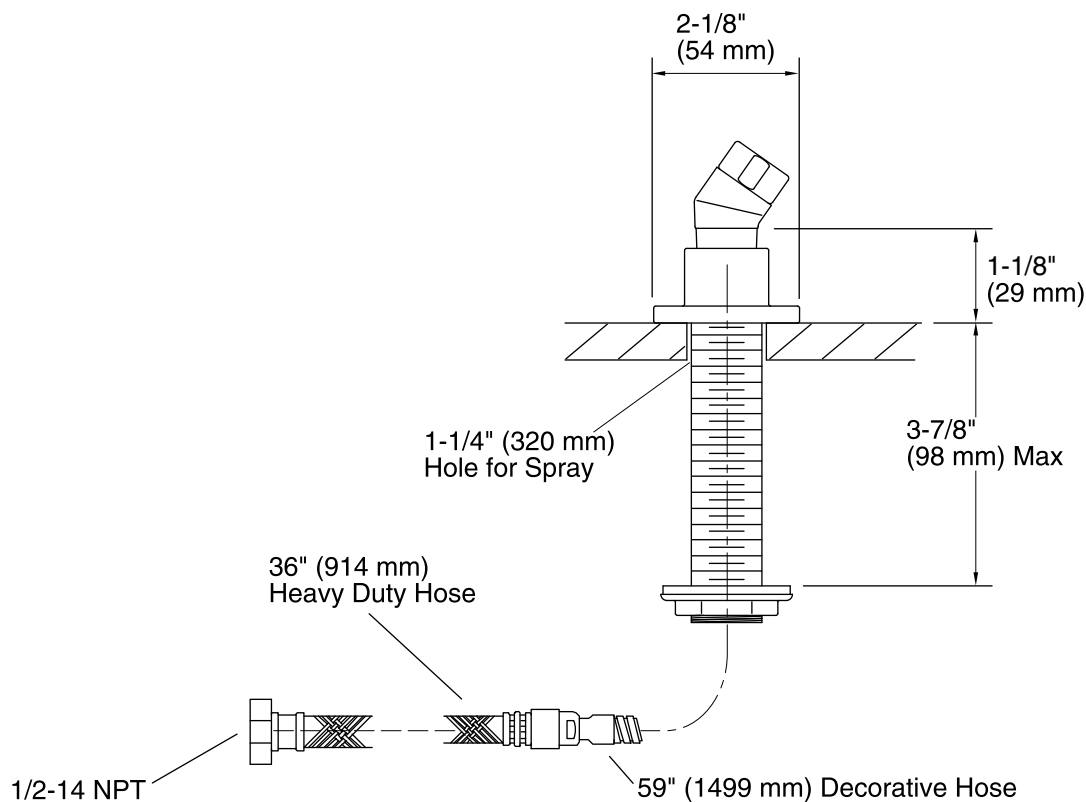

Technical Information

All product dimensions are nominal.

Material: Brass

Notes

Install this product according to the installation guide.