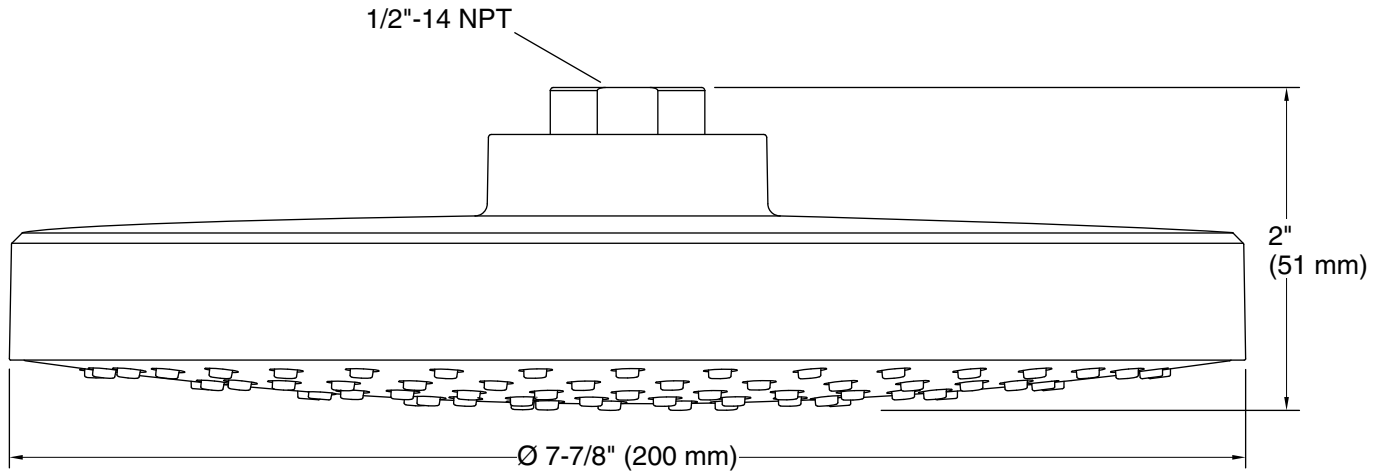

Technical Information

All product dimensions are nominal.

Faucet:

Flow rate: 2.5 gal/min (9.5 l/min)

Showerhead/Body Spray:

Rated maximum flow: 2 gal/min (7.6 l/min)

Pressure: 45 psi (3.1 bar)

Notes

Install this product according to the installation instructions.