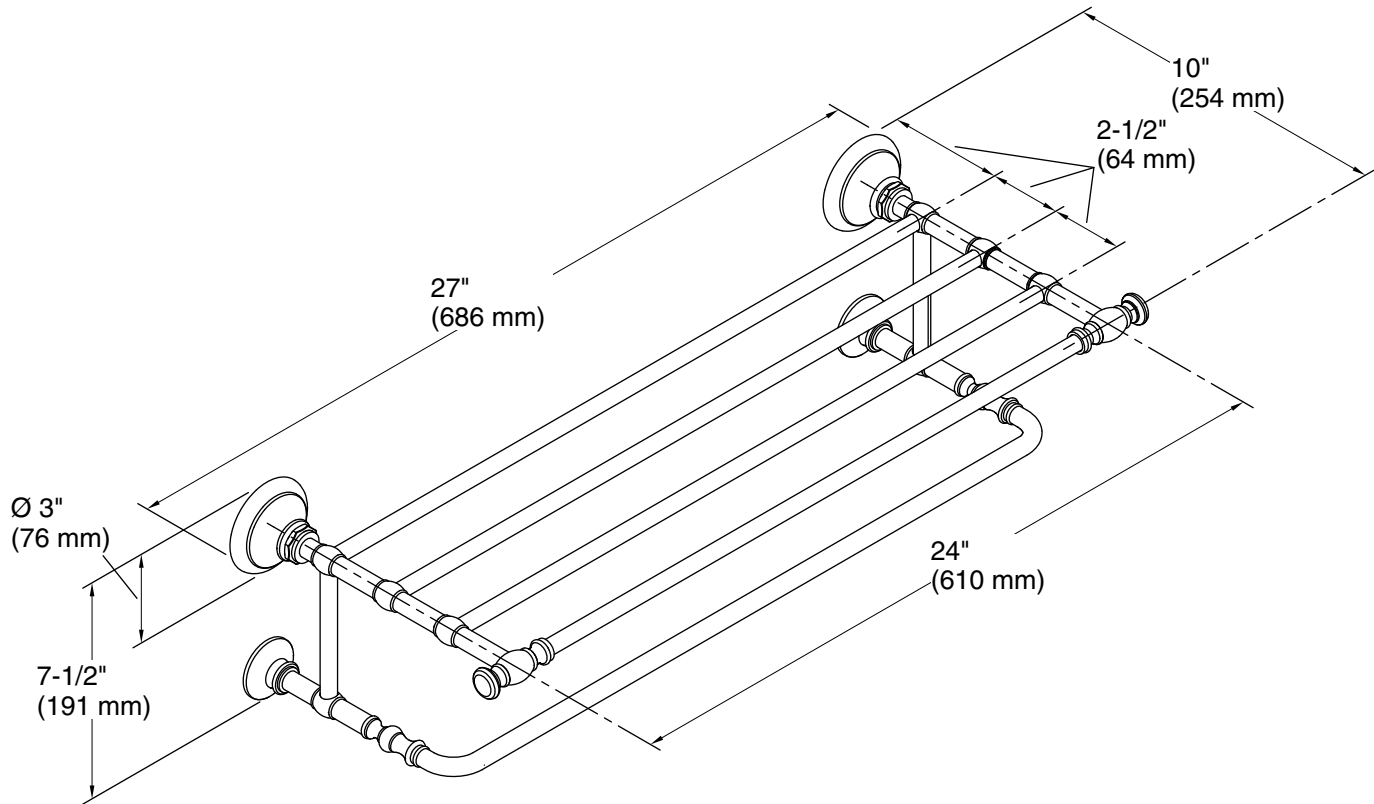

Technical Information

All product dimensions are nominal.

Installation Type: Wall-mount

Material: Metal

Notes

Install this product according to the installation guide.

CAUTION: Risk of personal injury. Do not install these products in any area where they are likely to be used inadvertently as a grab bar or support bar. These products are not designed or intended for use as a grab bar or support bar.